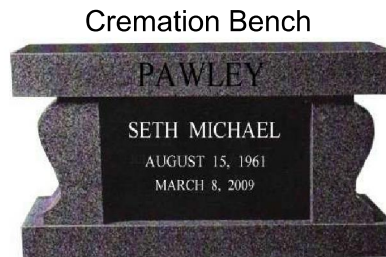

CL MEM 00 S 172

Rushmore Mahogany

CL MEM 97 S 56

Victorian Rose

UNIQUE 84

Sequoia Red

UNIQUE 166

Black Diamond